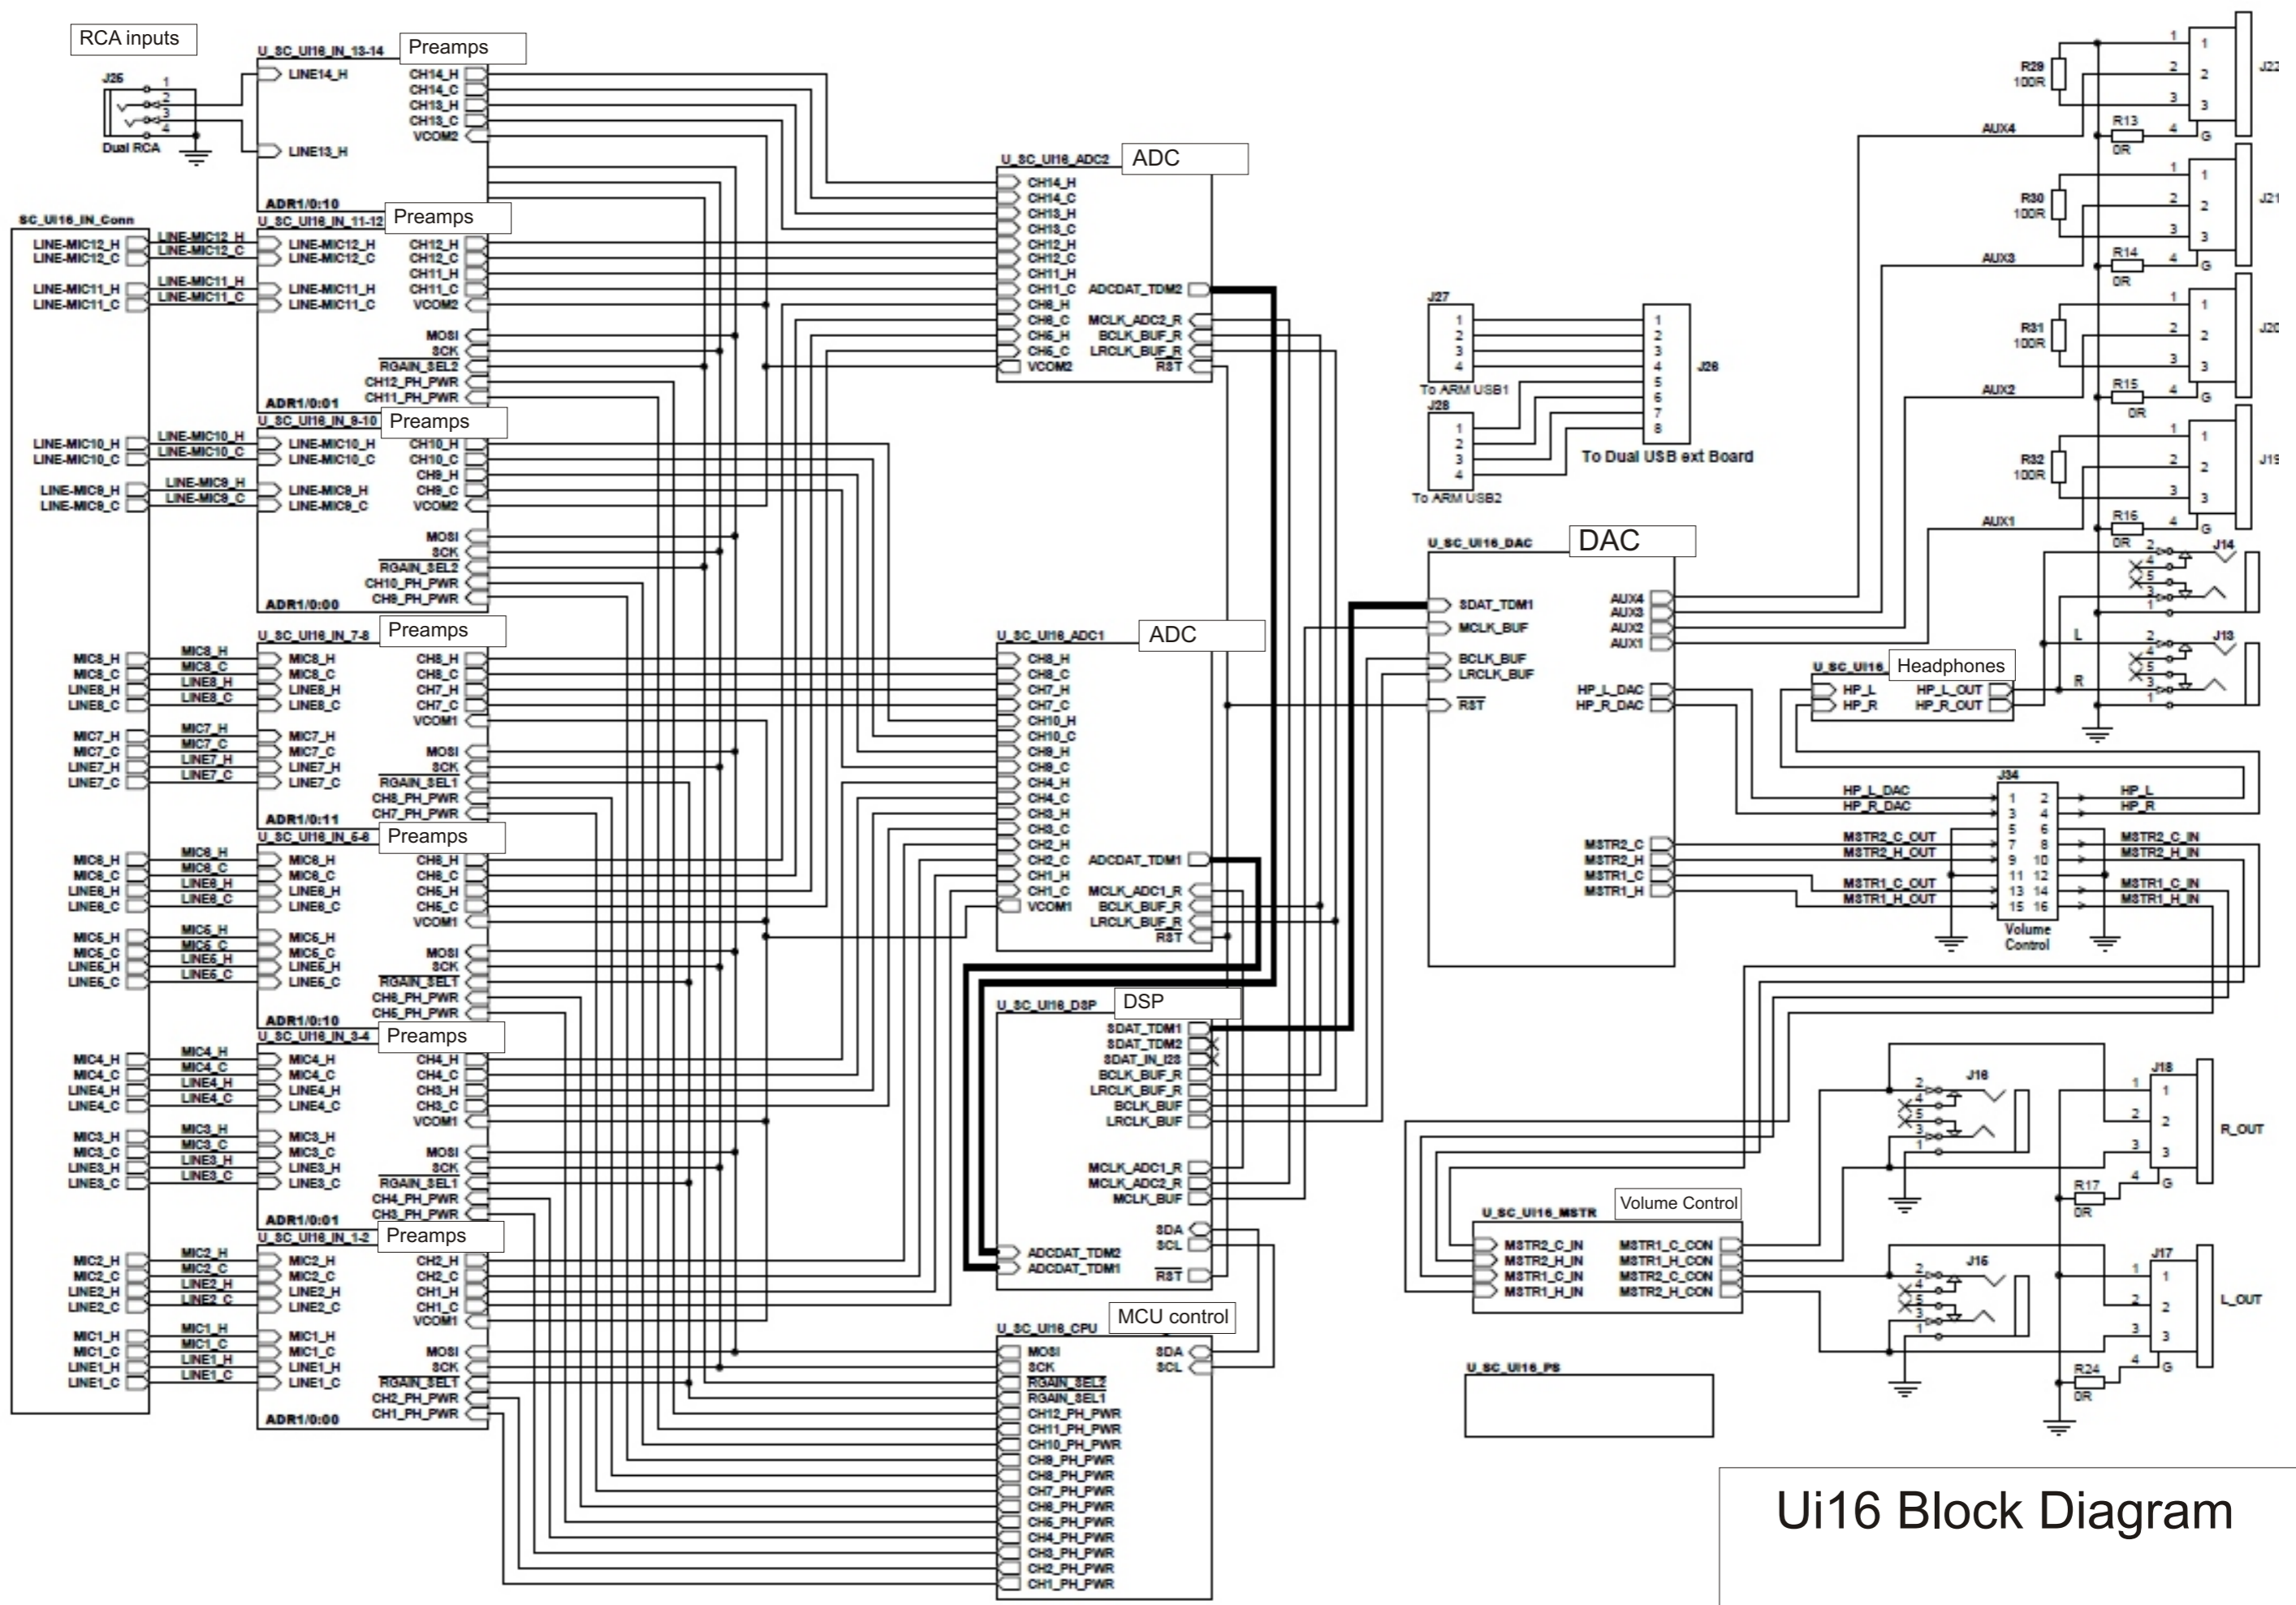

COMBO  
and  
XLR  
INPUTS

Ui16 Block Diagram