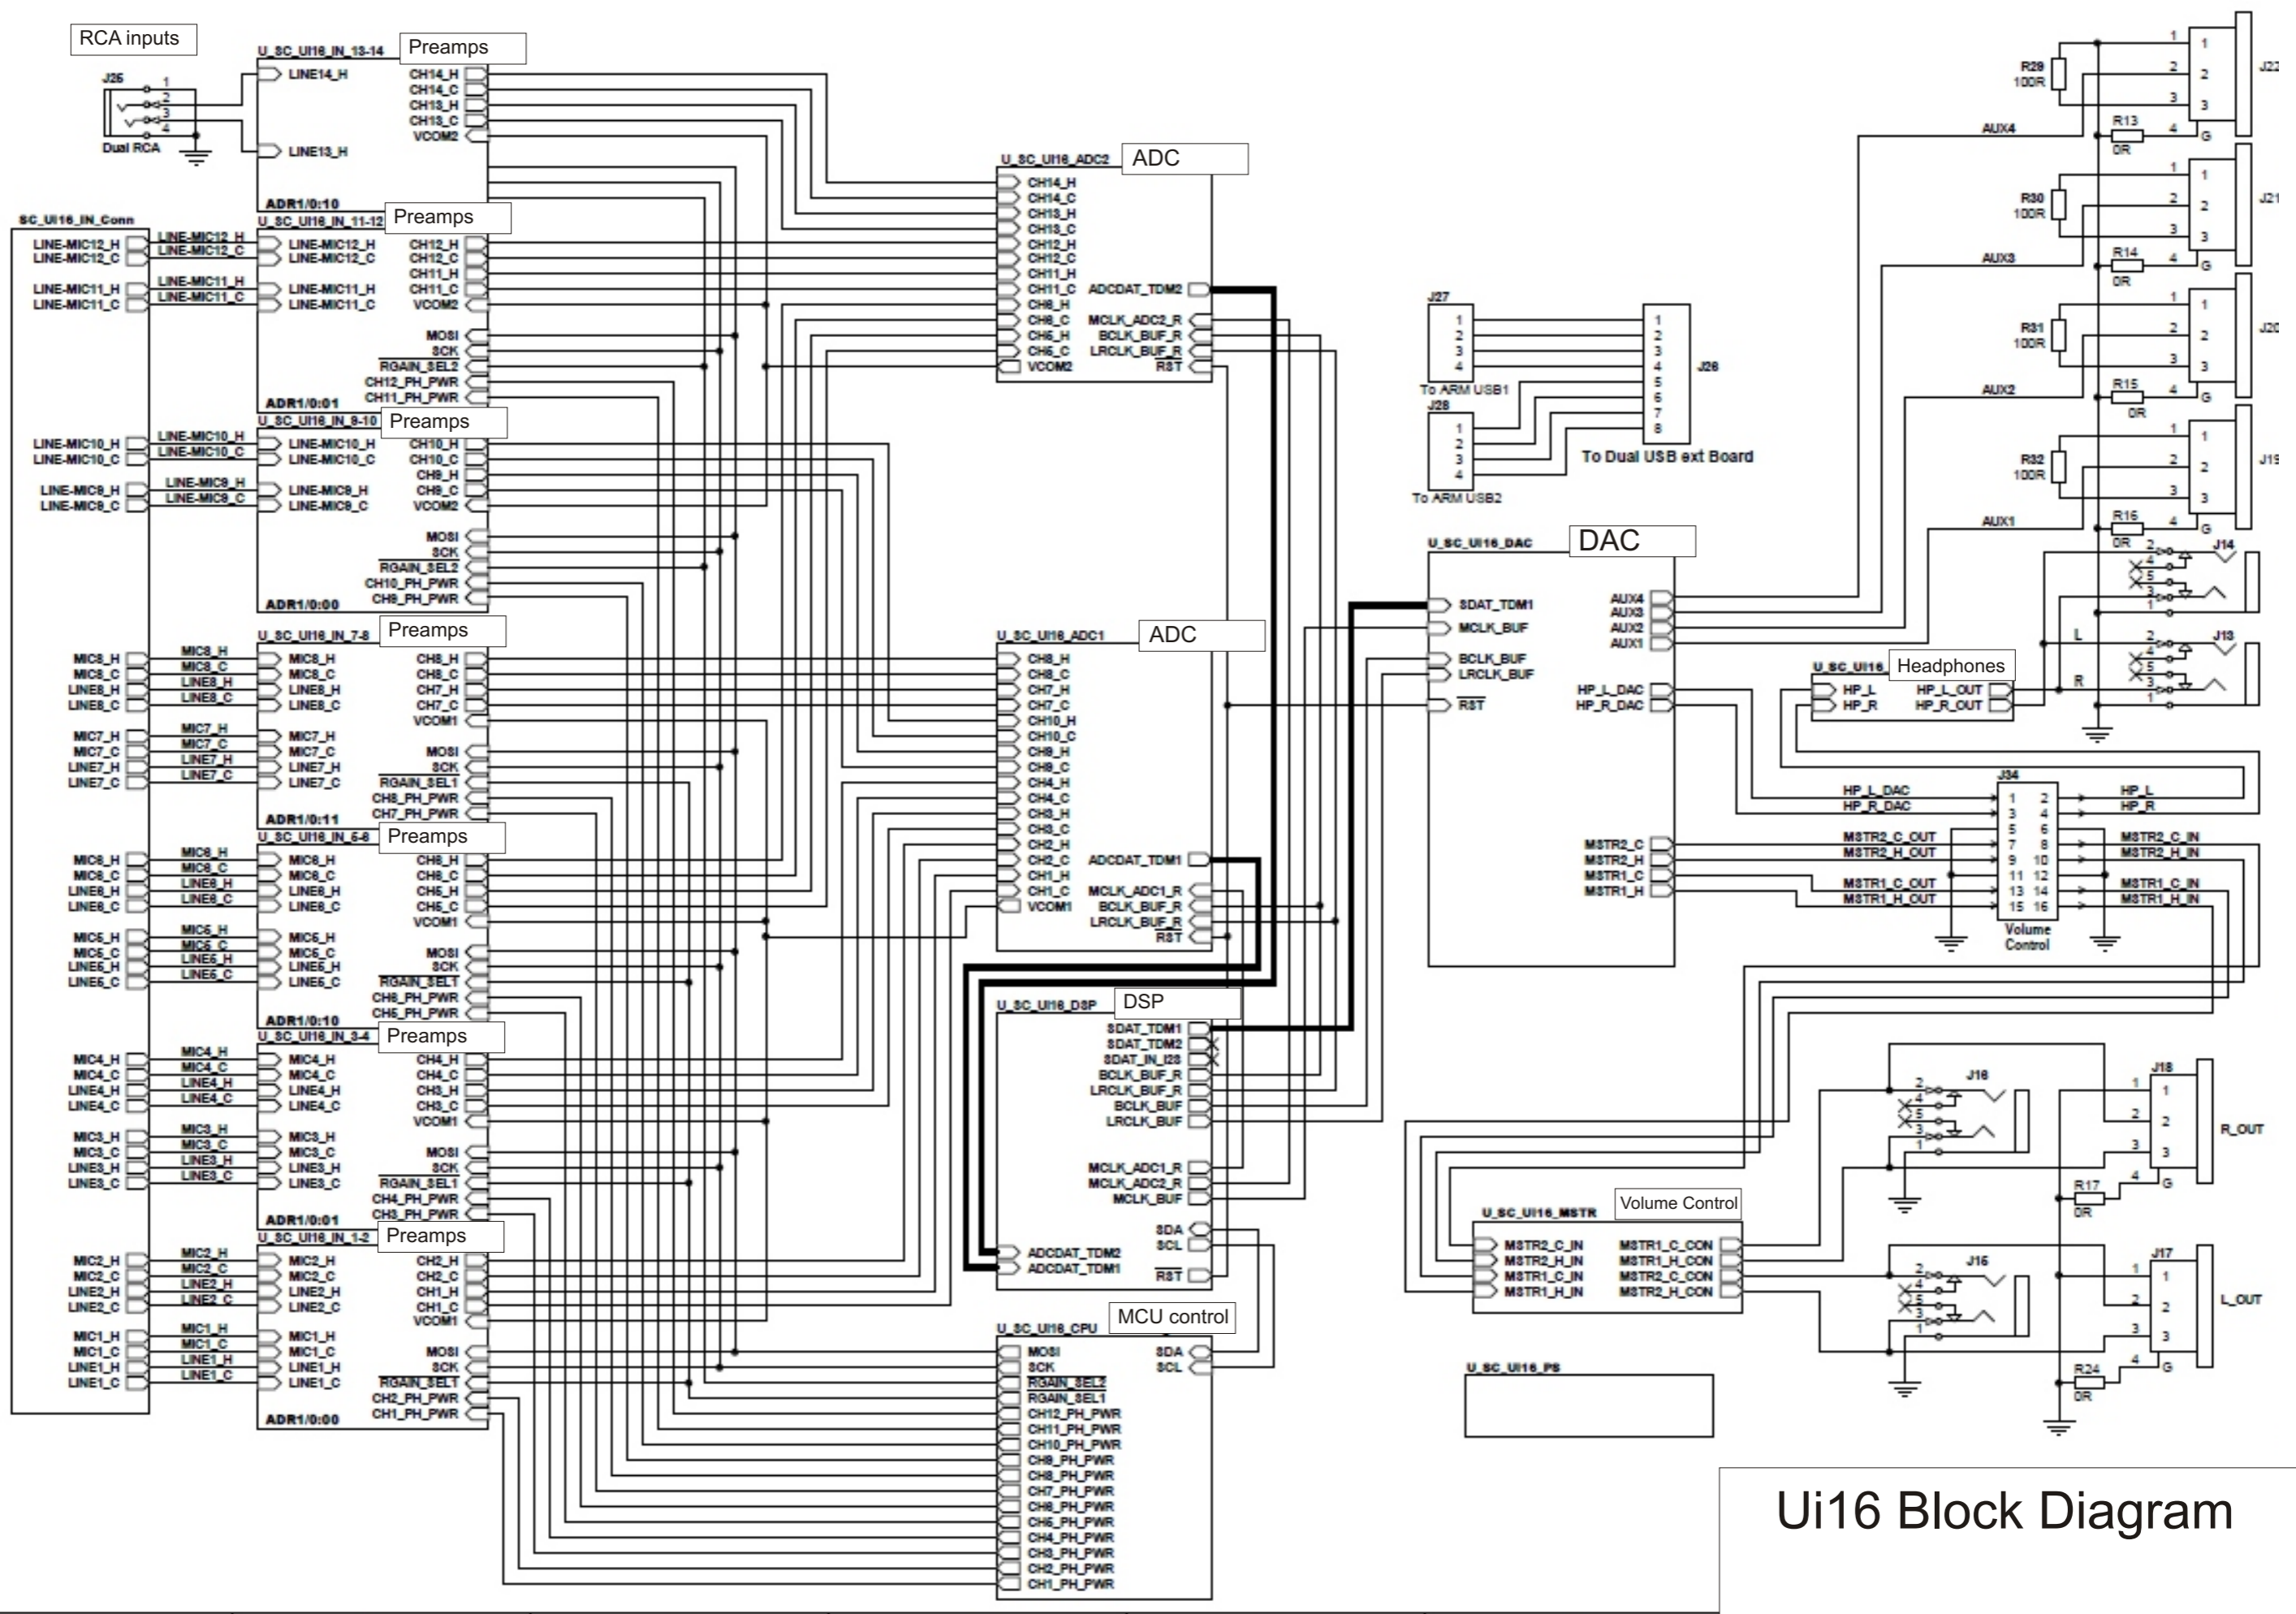

COMBO  
and  
XLR  
INPUTS

Ui16 Block Diagram